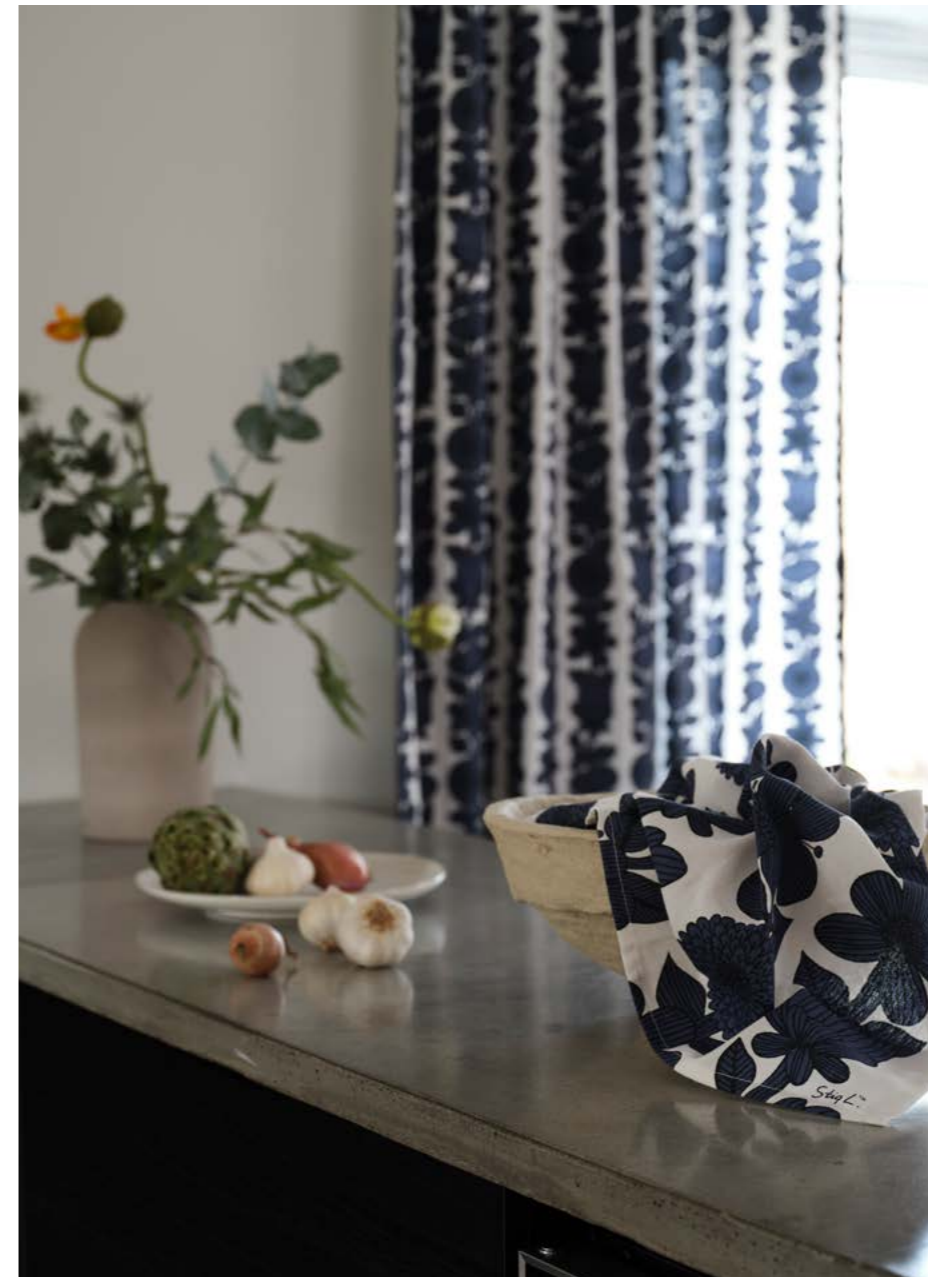

Stig L.

Aster was designed in 1972 by Stig Lindberg at the Gustavsberg porcelain factory in Stockholm's archipelago. A stylish floral pattern that we at Svanefors had the honor of creating a unique collection of.