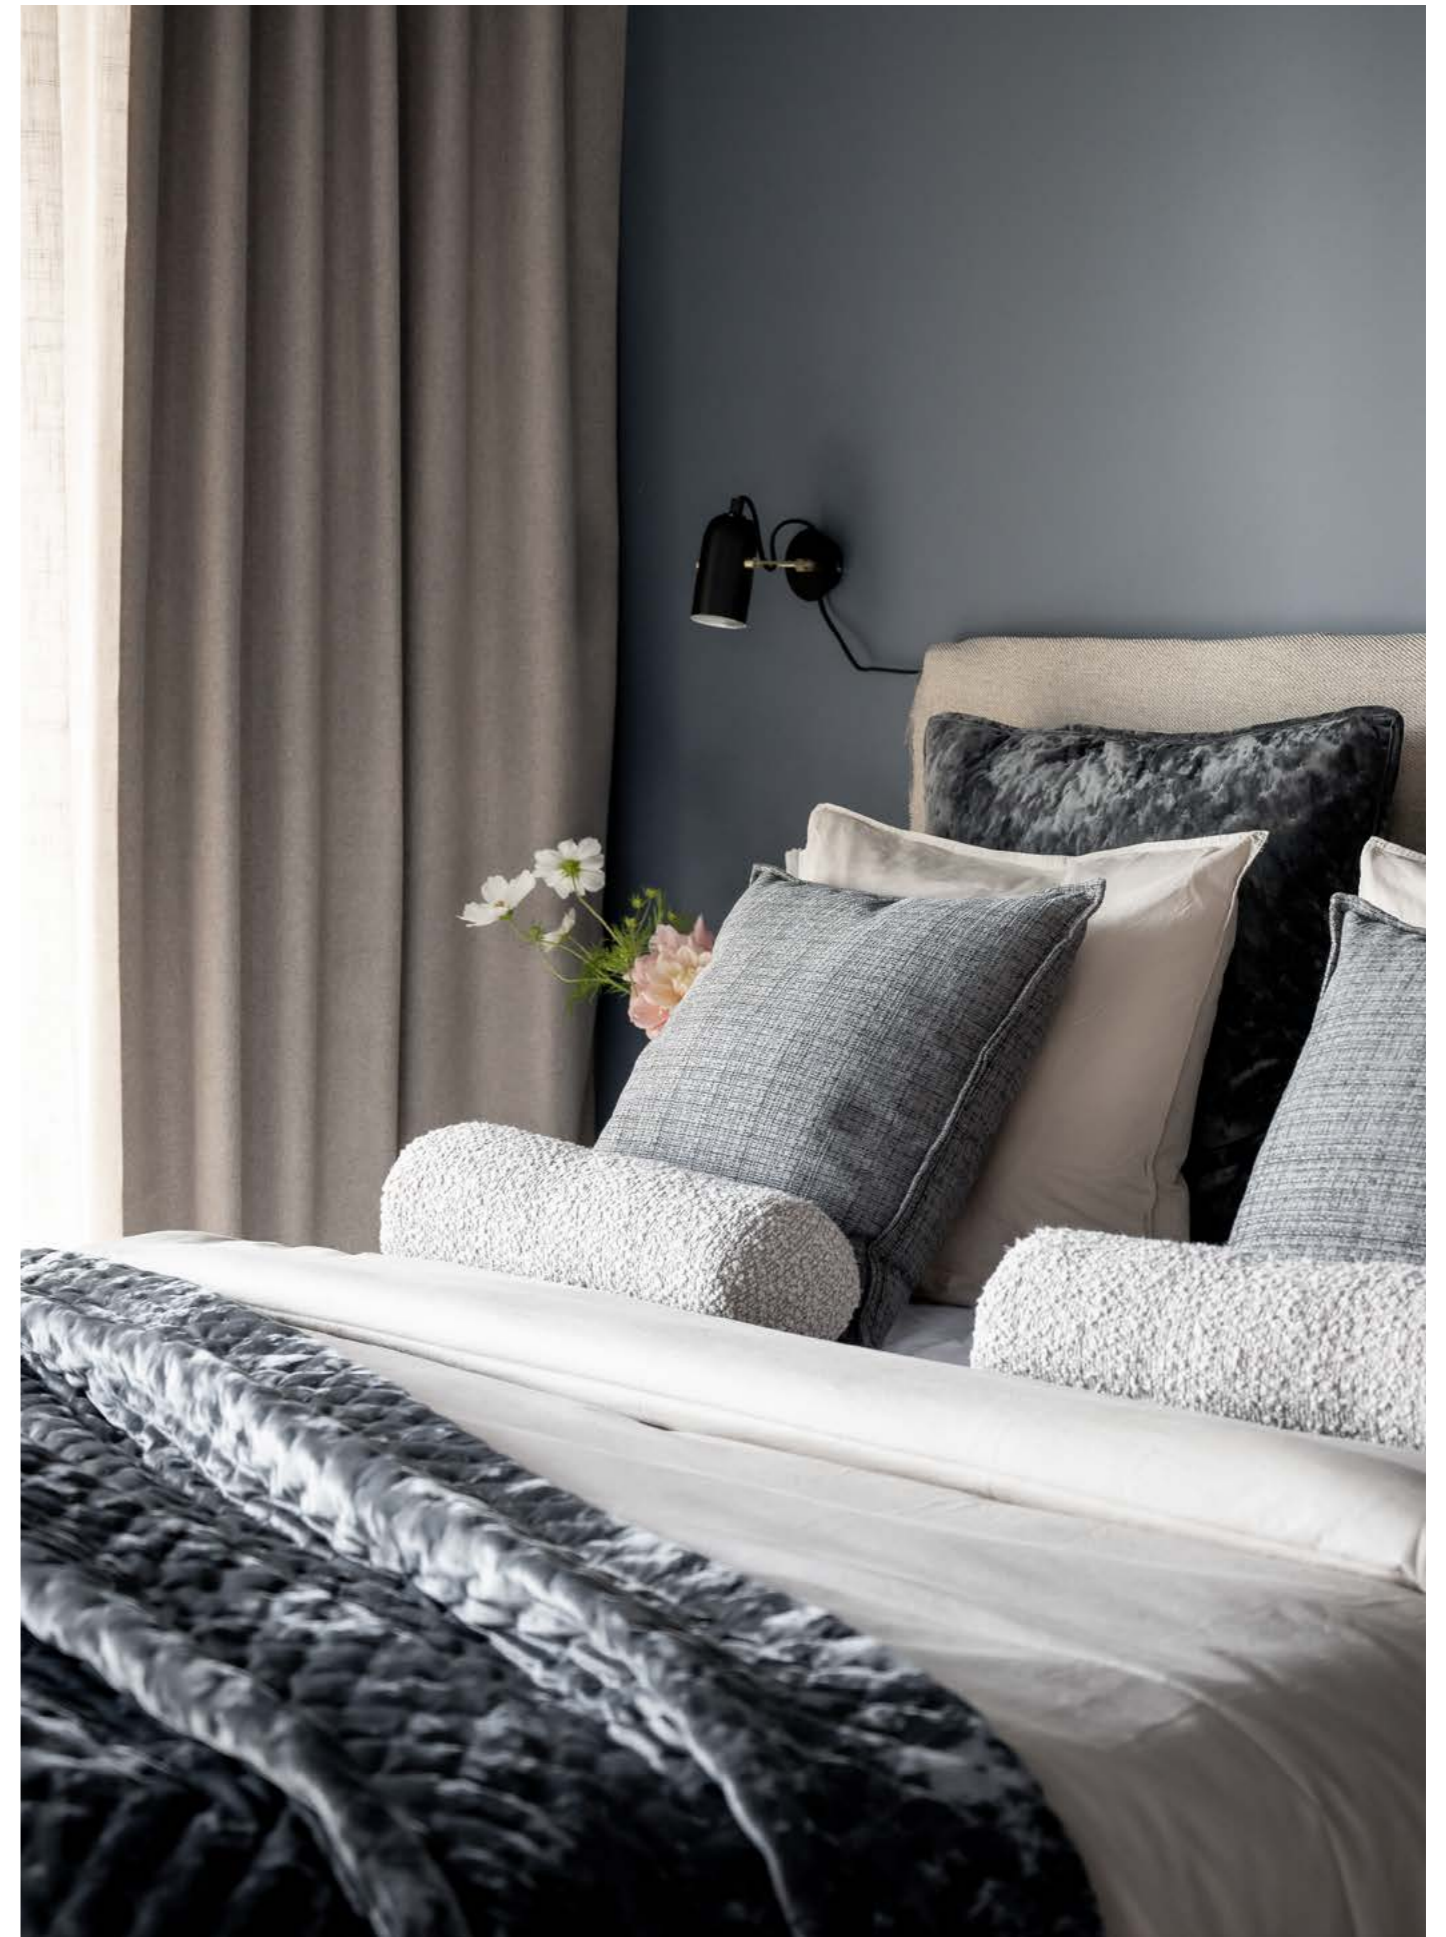

Mavis Bed spread Single
1370-93-002
Offwhite 180x260cm / 1 ST
RRP: 140 EUR
RRP: 1052 DKK

Mavis Bed spread Double
1370-94-002
Offwhite 260x260cm / 1 ST
RRP: 175,3 EUR
RRP: 1315 DKK

Aster Cushion cover
1401-47-008
Blue 45x45cm / 6 ST
RRP: 35 EUR
RRP: 263 DKK