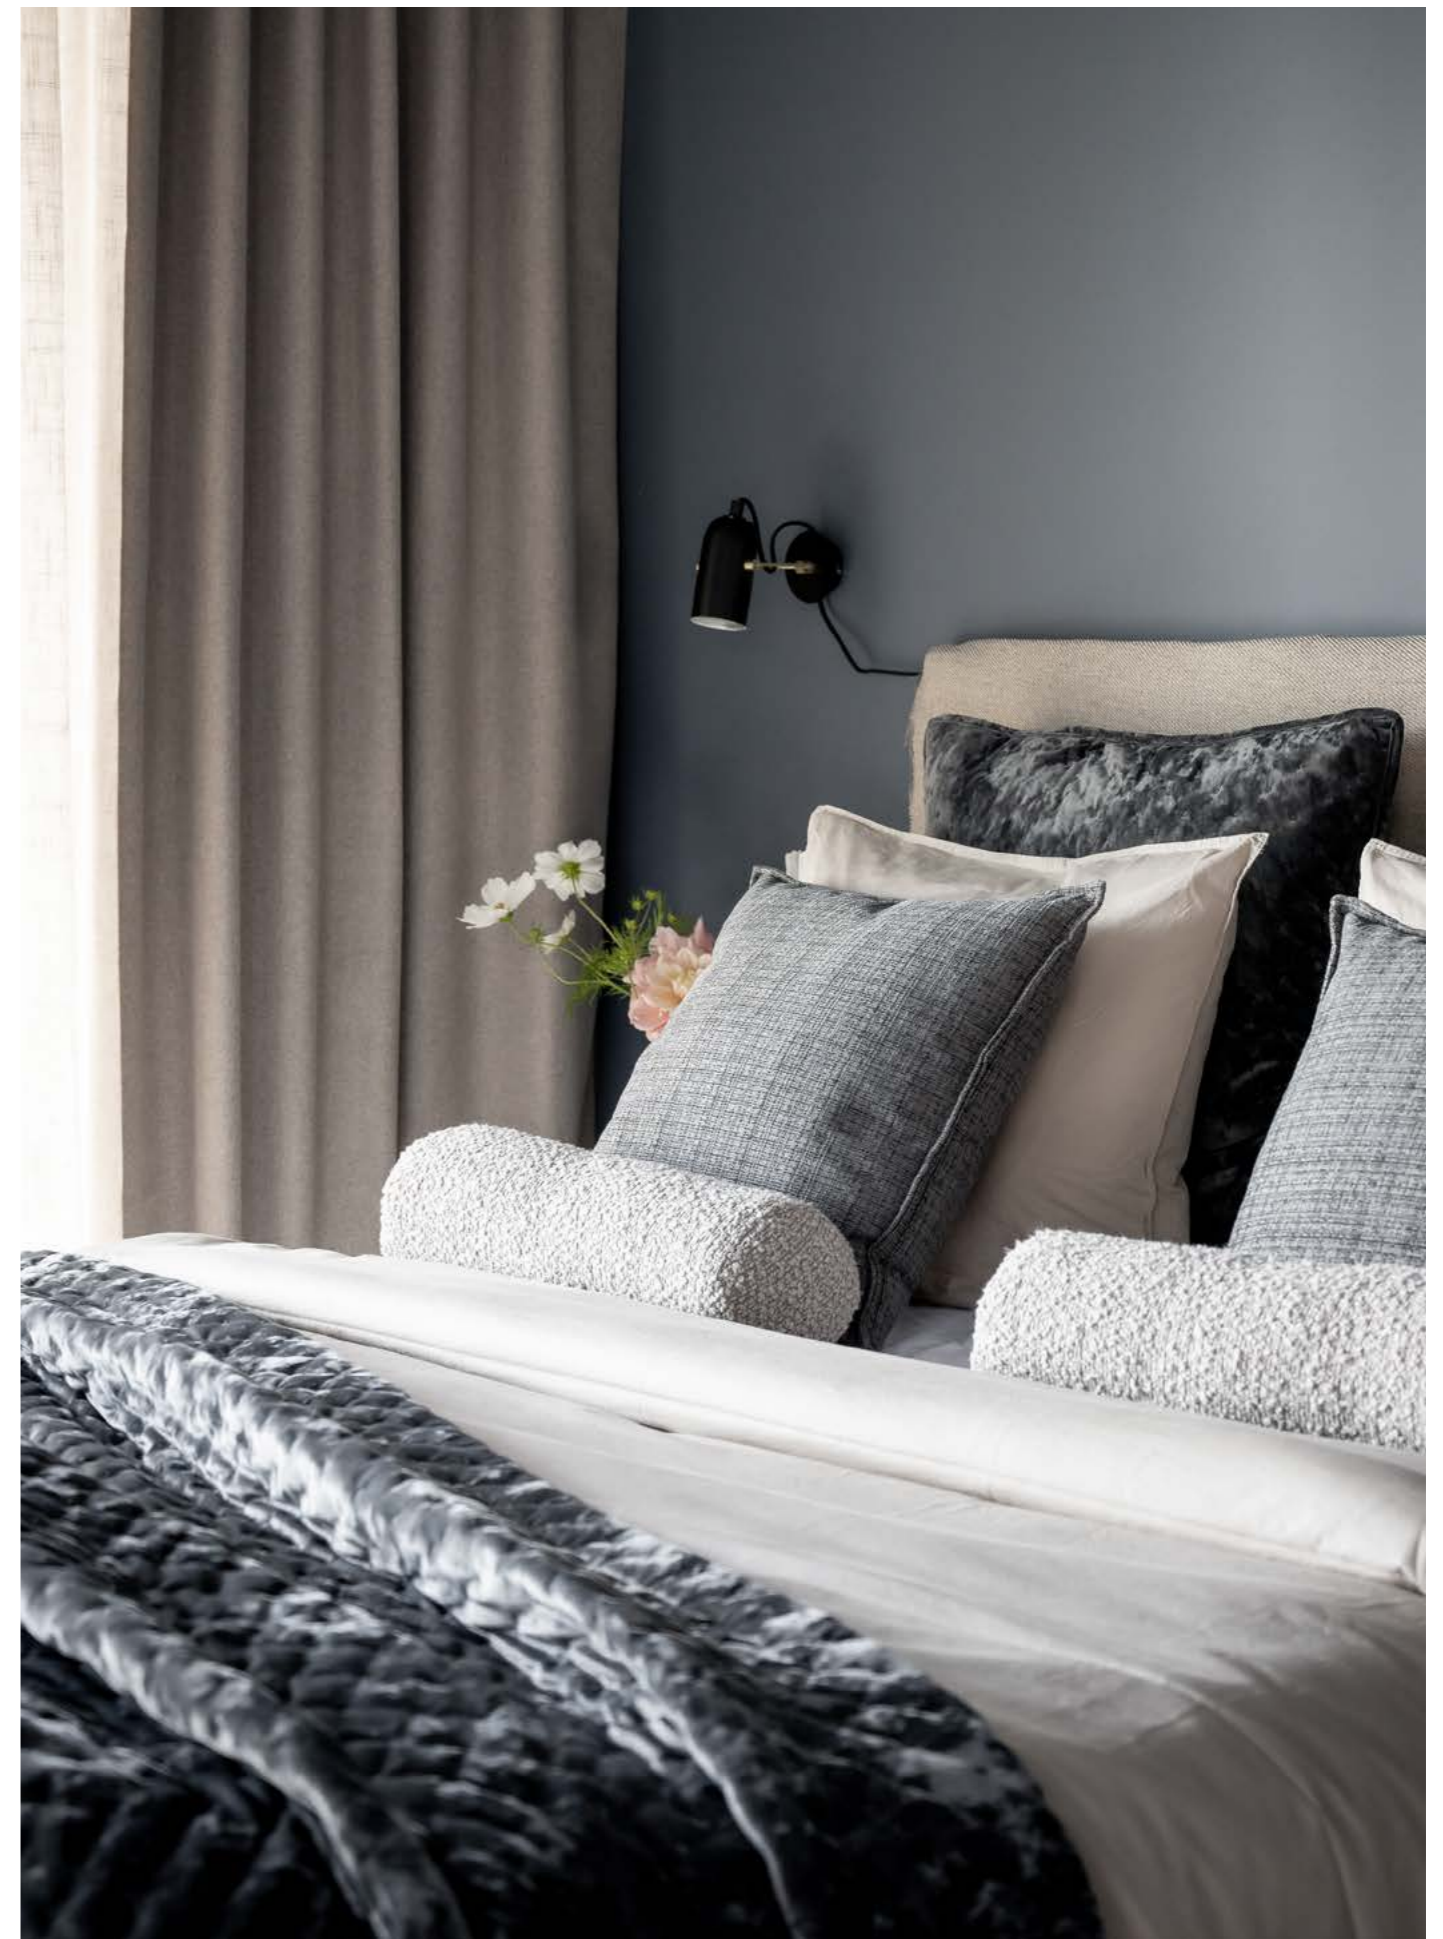

Mavis Bedspread Single
1370-93-002
Offwhite 180x260cm / 1 PCS
RRP: 123,3 EUR
RRP: 1052 DKK

Mavis Bedspread Double
1370-94-002
Offwhite 260x260cm / 1 PCS
RRP: 175 EUR
RRP: 1315 DKK

HANGING CURTAINS

Most of our curtains are equipped with multibands, which means that you can put up the curtain in several different ways. Here are four different ways to hang the curtains: