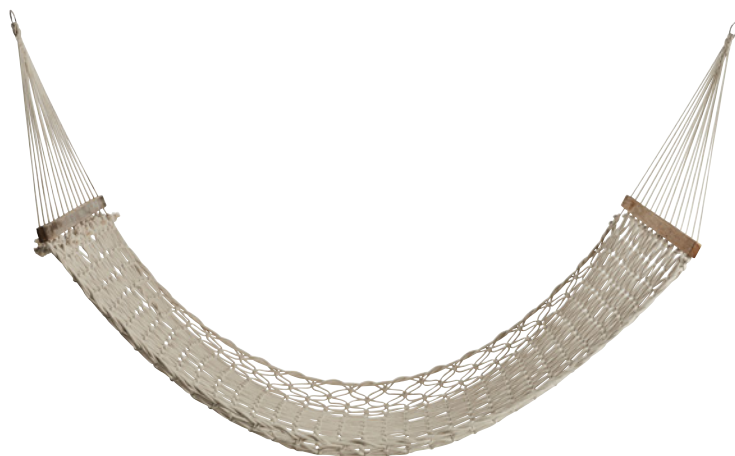

CROSILLE HAMMOCK
White, Cotton
A00010922, 1 Pcs
200X100X4 cm