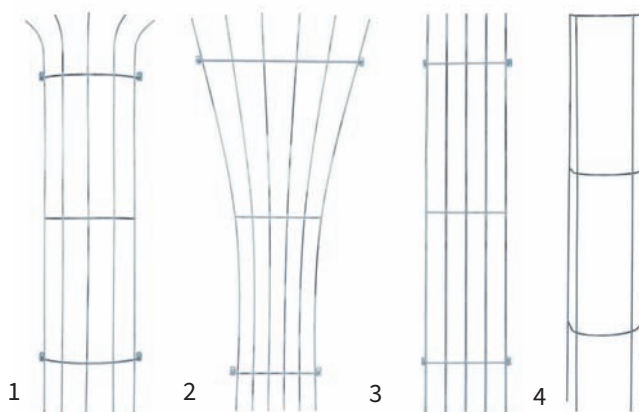

NUMBER	DESCRIPTION	INCL.
1 423005	Wall espalier	20
2 423007	Wall espalier 55cm	10
3 423006	Wall espalier 70cm	10
4 423004	Wall espalier	10
5 423008	Wall espalier 4mm	20
	Display 120x120cm	1
	Total number	71

423130 Display W/Wall Trellis 6Mm Ele