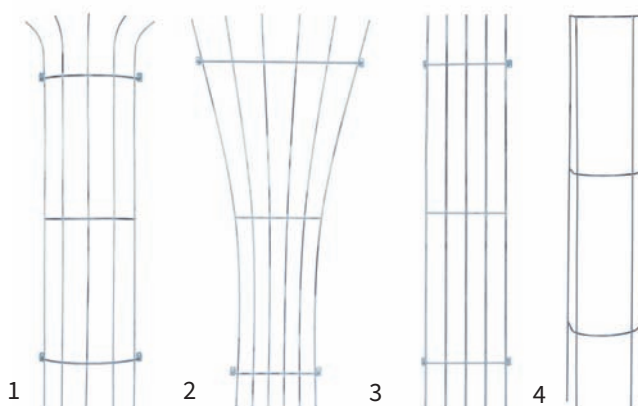

NUMBER	DESCRIPTION	INCL.
1 423005	Wall espalier	20
2 423007	Wall espalier 55cm	10
3 423006	Wall espalier 70cm	10
4 423004	Wall espalier	10
5 423008	Wall espalier 4mm	20
	Display 120x120cm	1
	Total number	71