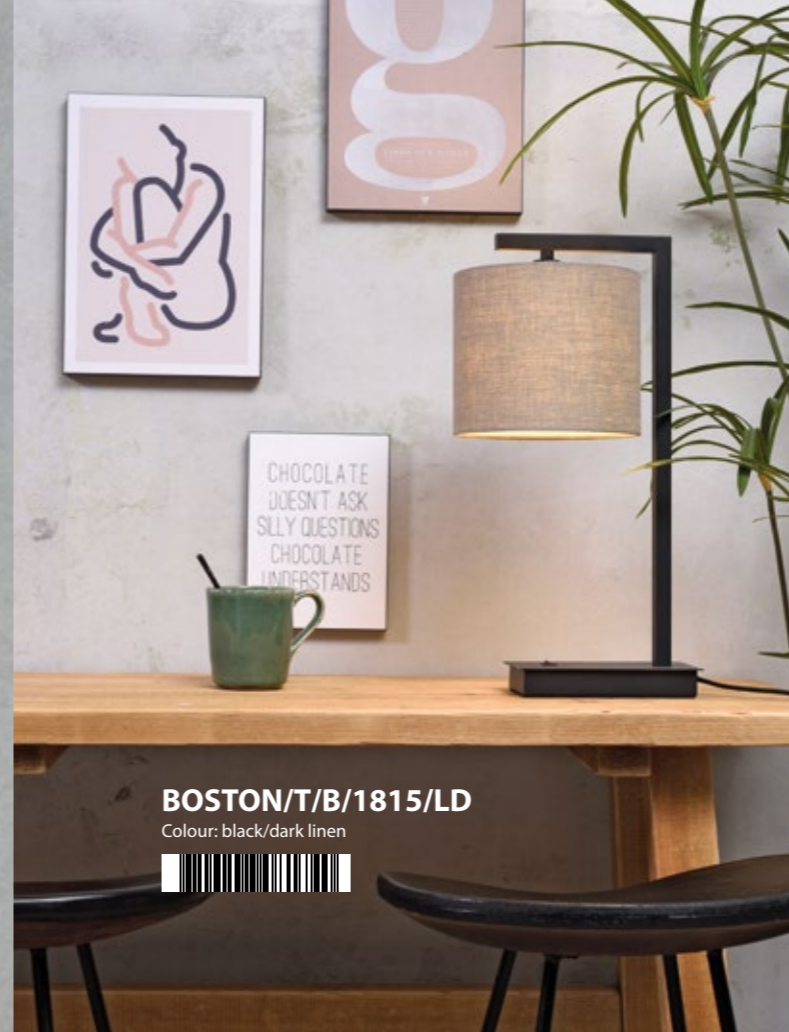

*Adjustable desk light
with pencils storage*

CAMBRIDGE

CAMBRIDGE/T/W

Size: h.40cm
Shade: 25x12xh.8cm
Material: iron/wood
Adjustable: shade
Colour: white/natural

BOSTON/T/B/1815/LD

Colour: black/dark linen

*Handmade shade
in 4 colours*

BOSTON

BOSTON/T/B/1815/B

Size: h.44cm
Shade: Ø18xh.15cm
Material: iron
Adjustable: -
Colour: black/black

Handmade shades available
in four colours.

CAMBRIDGE

CAMBRIDGE/T/OG

Size: h.40cm
Shade: 25x12xh.8cm
Material: iron/wood
Adjustable: shade
Colour: olive green/natural

CAMBRIDGE/T/B

Colour: black/natural