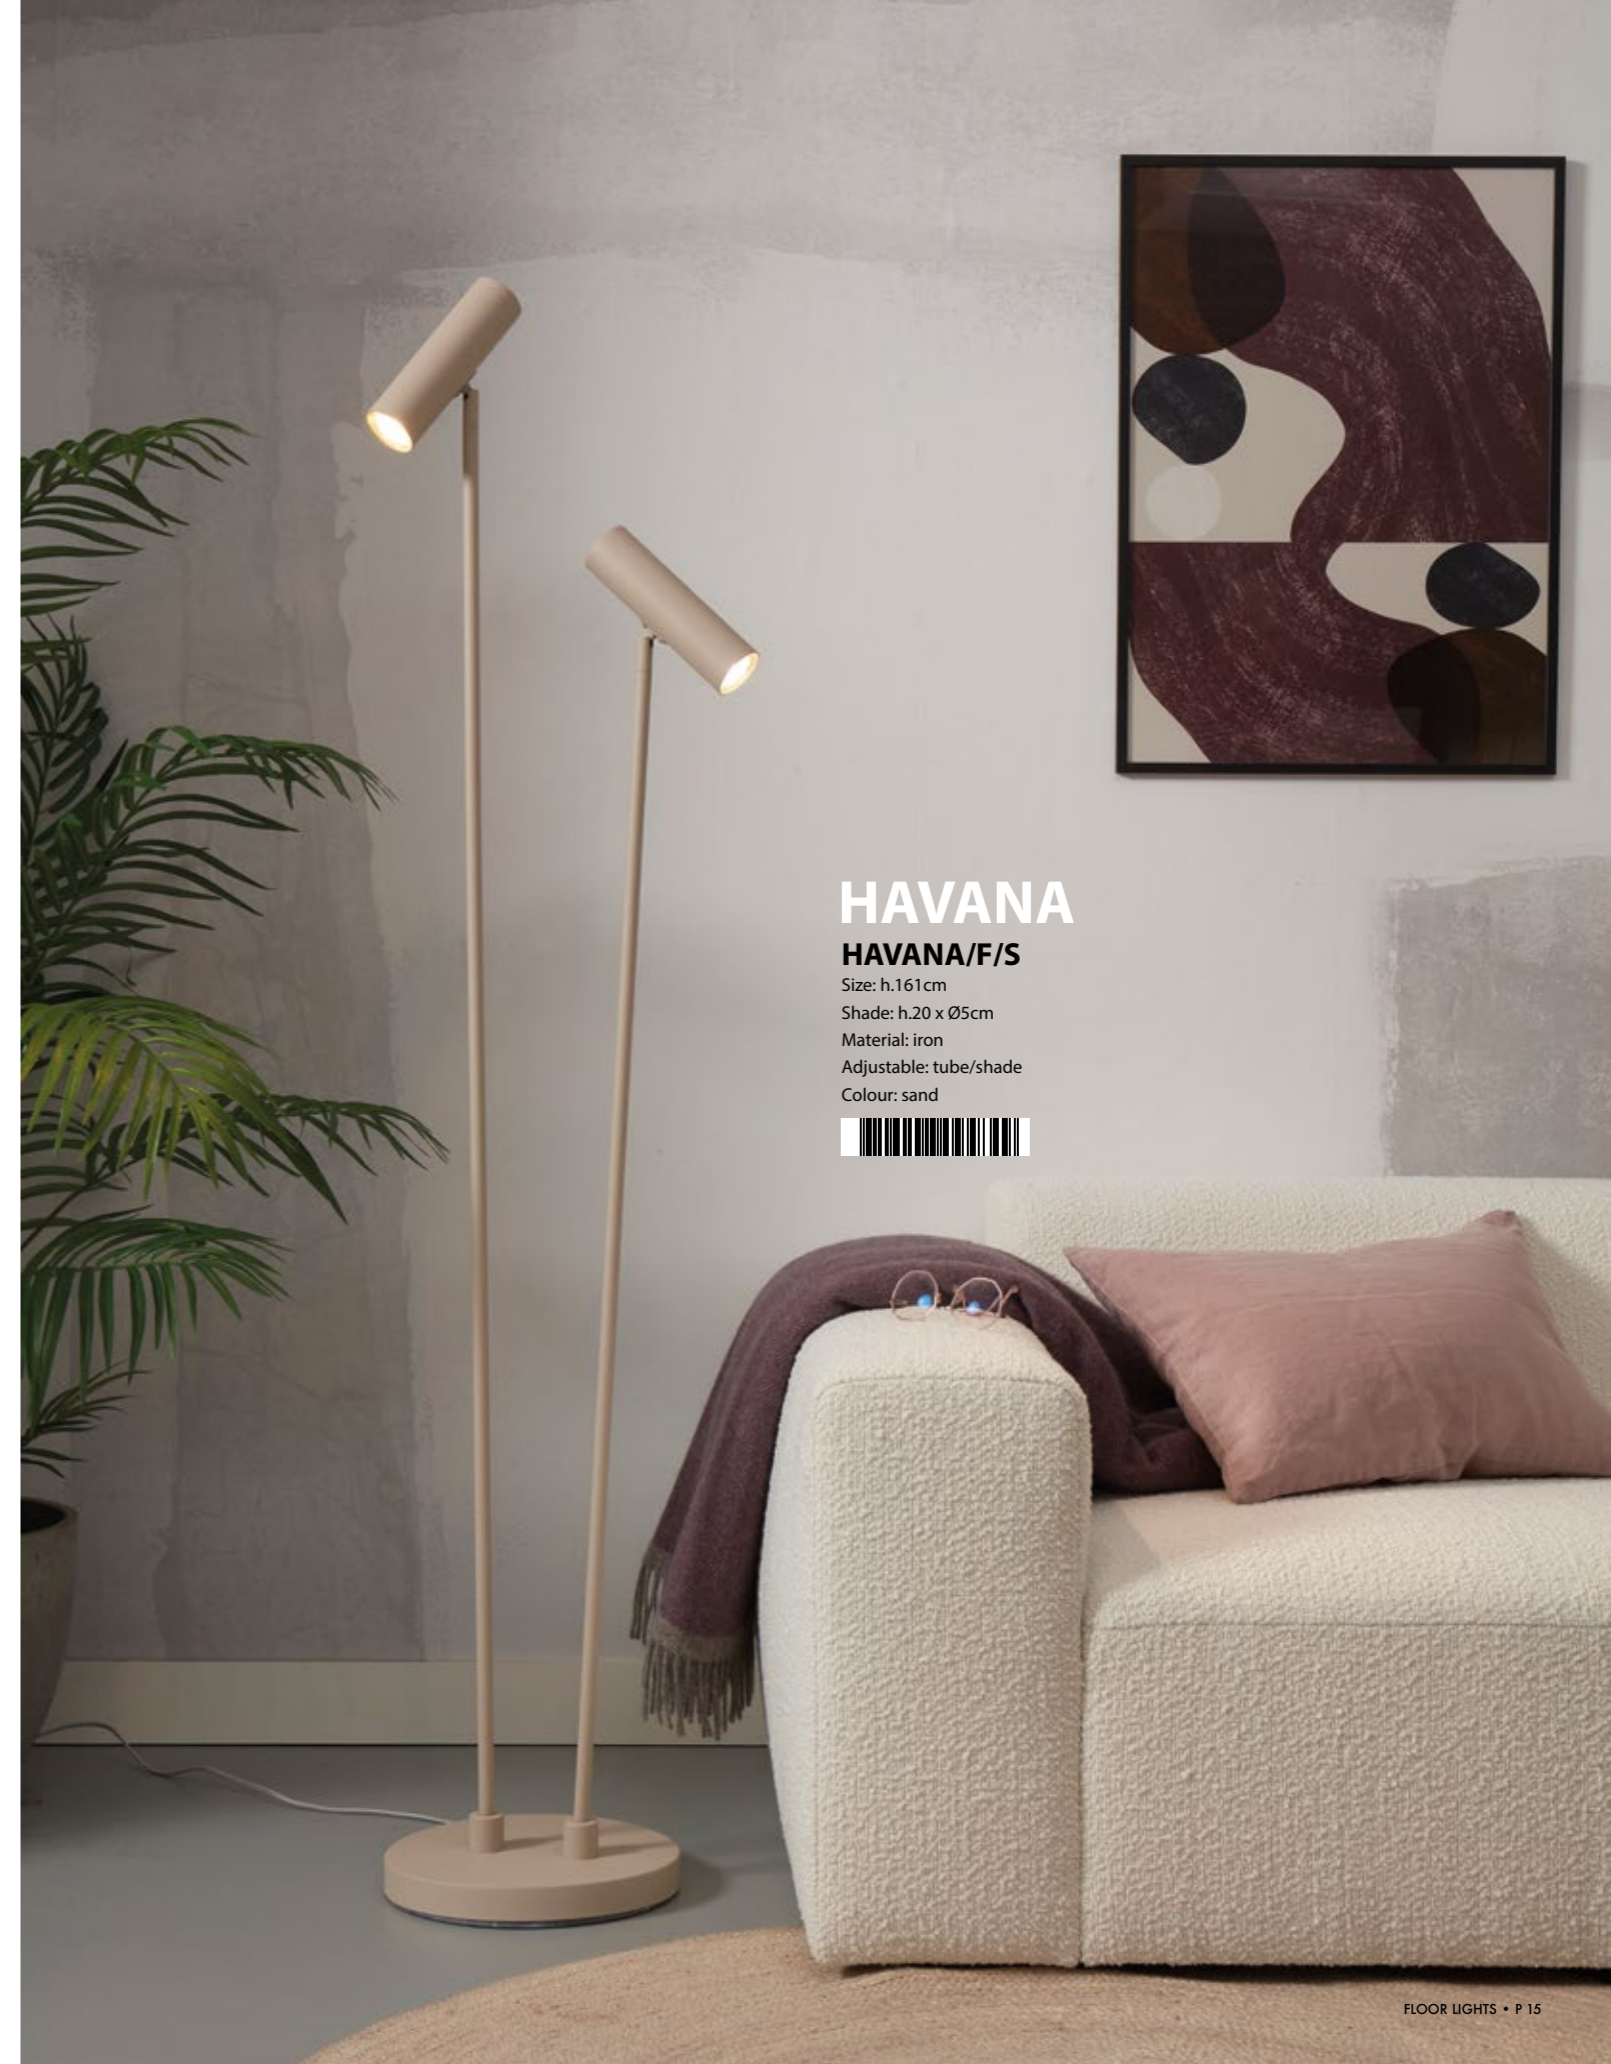

HAVANA

HAVANA/F/S

Size: h.161cm
Shade: h.20 x Ø5cm
Material: iron
Adjustable: tube/shade
Colour: sand