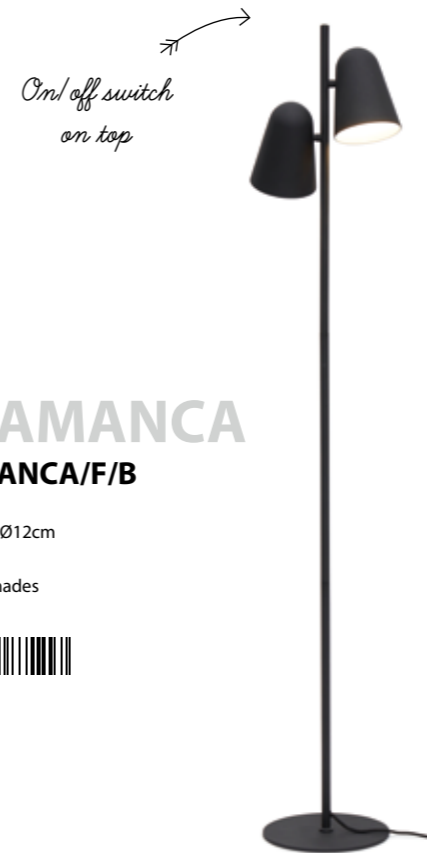

SALAMANCA

SALAMANCA/F/B

Size: h.145cm
Shade: h.16 x Ø12cm
Material: iron
Adjustable: shades
Colour: black