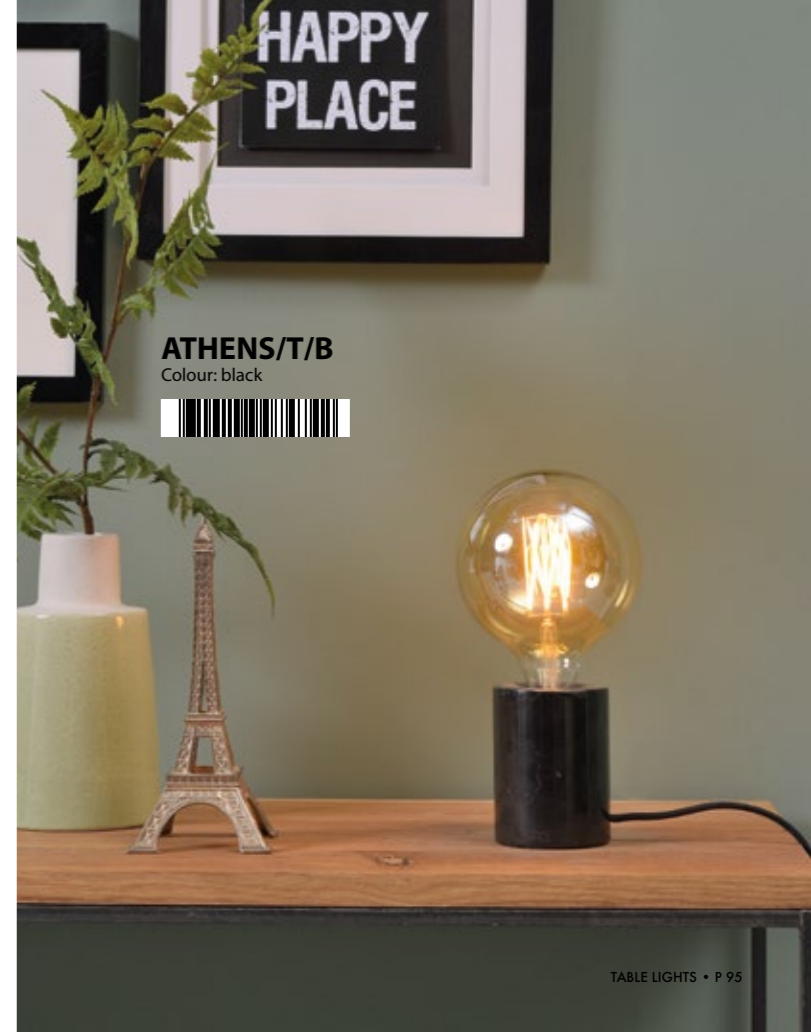

## ANTWERP

**ANTWERP/T/B**

Size: 15x15xh.30cm  
 Shade: -  
 Material: iron  
 Adjustable: -  
 Colour: black

*Real marble*

## ATHENS

**ATHENS/T/W**

Size: Ø7.5xh.10cm  
 Shade: -  
 Material: marble  
 Adjustable: -  
 Colour: white