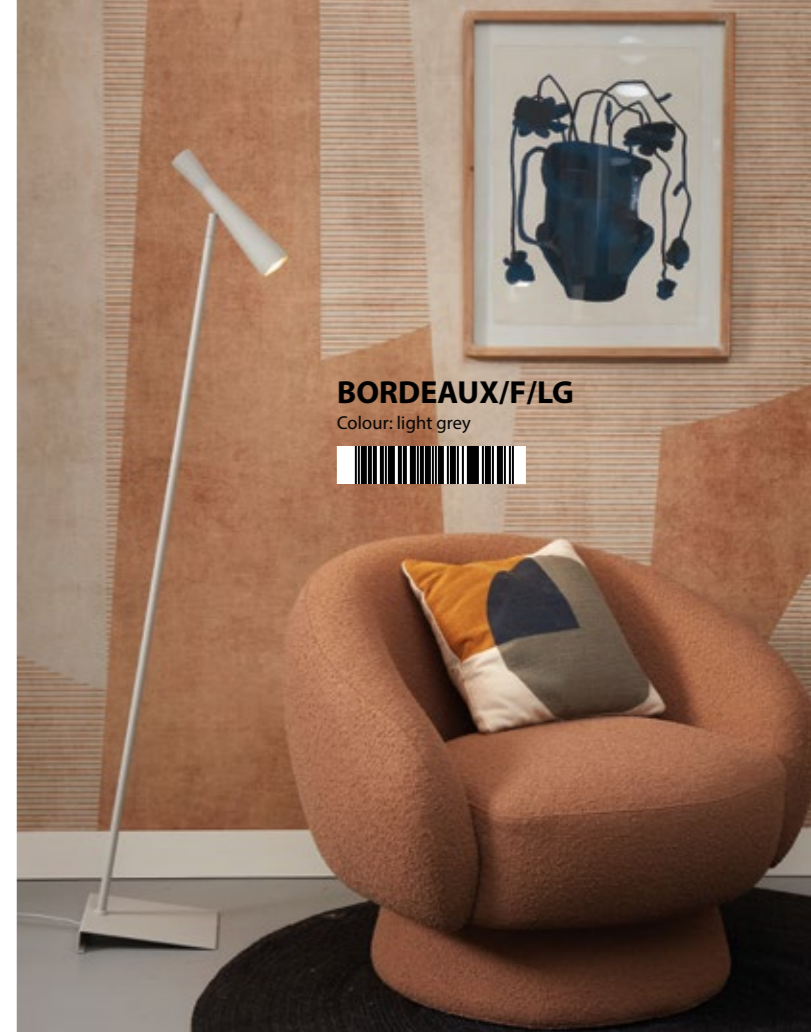

BORDEAUX/F/LG

Colour: light grey