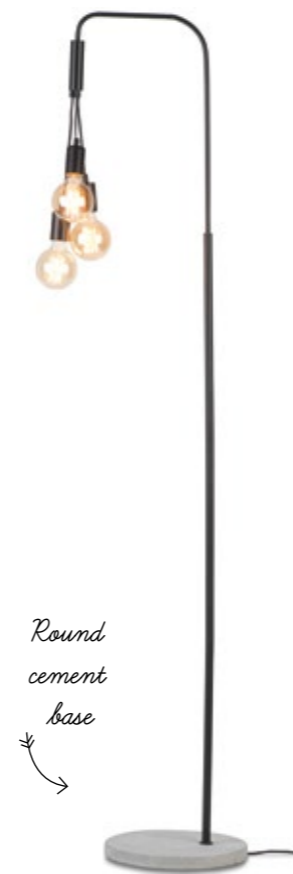

OSLO OSLO/F3/B

Size: h.190cm
Shade: -
Material: iron/cement
Adjustable: -
Colour: grey/black

*Round
cement
base*

SHEFFIELD SHEFFIELD/F/B

Size: h.170cm
Shade: -
Material: iron
Adjustable: arm
Colour: black