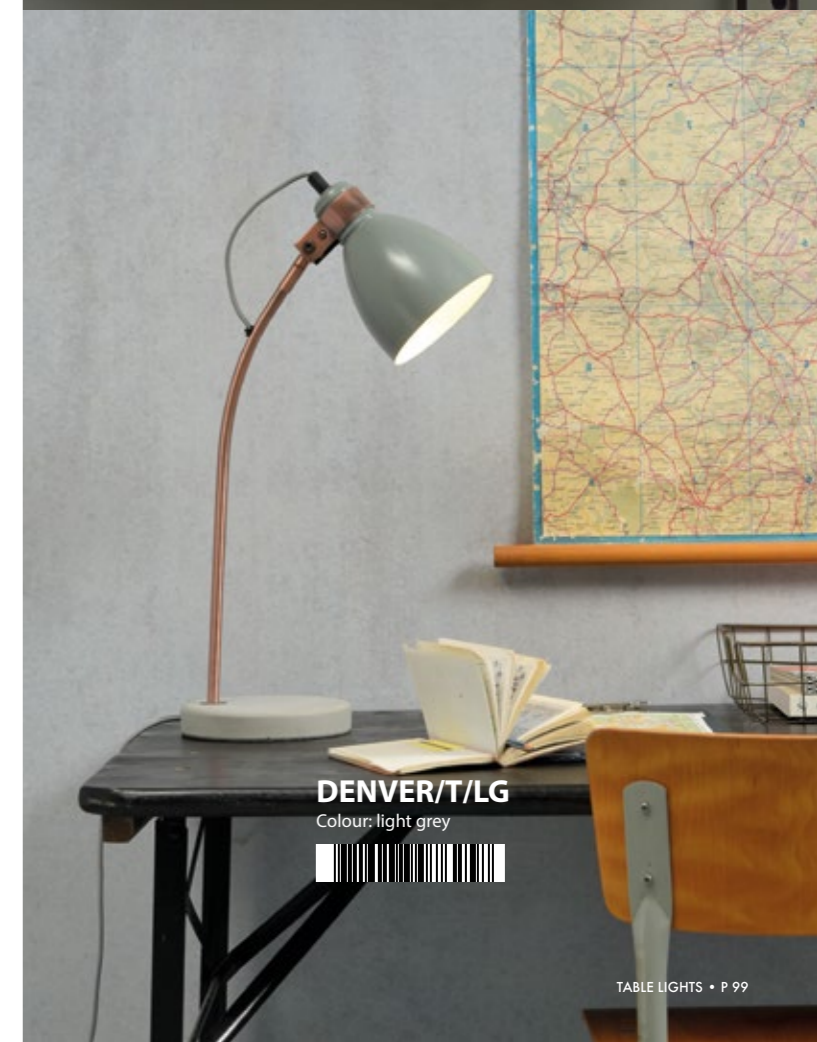

DENVER/T/LG

Colour: light grey