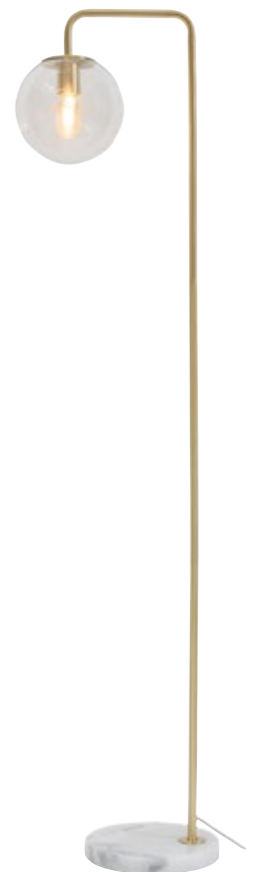

WARSAW/F/B

Colour: clear/black