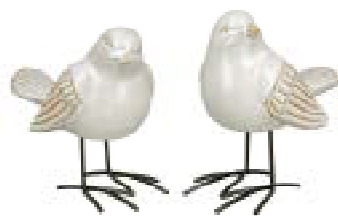

32346 6
Porcelain Bird Grigio 2ass. Set 6
13 x 8 x 13 cm