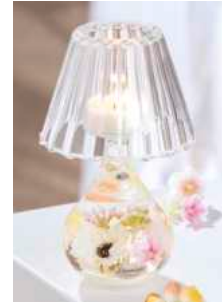

73634
Tealight candle holder „Mat-
hilda“ Bird Glass, pink Made
in Germany
H 7 x W 13 cm, PU 6

73638
Tealight candle holder
„Mathilda“ Store Glass, pink
Made in Germany, exclusive
tea light