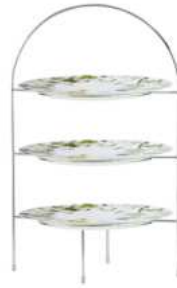

58358
Soup plate „Butterfly motif“
round Porcelain, white suita-
ble for food, Filling quantity:
approx. 350 ml, microwa-

49541
8pcs.Etagere „Butterfly mo-
tif“ Porcelain, green, white
H 46 x W 34 x D 31,5 cm,
PU 1