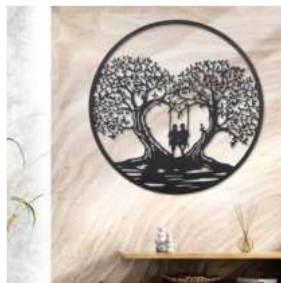

51713
Lettering „Lettering“ Mango
wood, silver colored
H 10 x W 18 x D 5 cm, PU
12

69890
Wall relief „Herzschaukel“
round Metal, black with
suspension
D 1 cm Ø 80 cm, PU 2