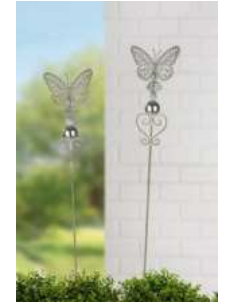

61800
Figure Bunny Synthetic resin, gray, white Felt glides
H 9 x W 15,5 x D 4,5 cm, PU 6

61644
Garden plug „Boleta“ Butterfly Metal, gray h-plug
H 100 x W 12 x D 4 cm, PU 6