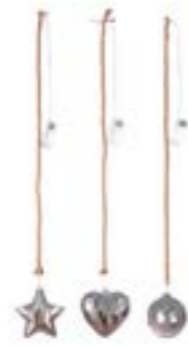

50883 6
Gancio (LED), Cuore, palla, stella, "Glamour", Vetro, argento, VE 6, 3 pcs. assortis, D. 12 cm

50884 6
Gancio (LED), Cuore, palla, stella, "Glamour", Vetro, argento, VE 6, 3 pcs. assortis, D. 15 cm