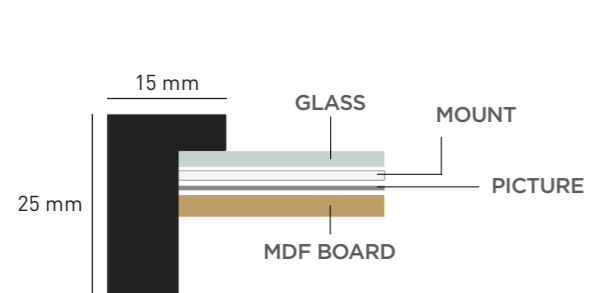

PICTURE FRAME

- PEFC/FSC MDF FRAME
- PRINTED IMAGE ON GLOSSY PAPER
- BEST PRINT SYSTEM QUALITY ON MARKET (CANON)
- SOLVENT-FREE INK / ISO 14001
- EXCLUSIVE VISUALS CREATED IN OUR OWN CREATIVE STUDIO

● FRAME - MDF